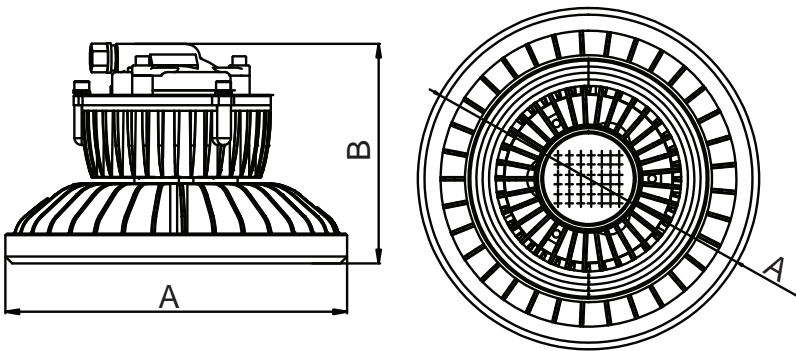

ENELTEC[®]
brighten your ideas

LED Explosion Proof Flood Lights

BRIDGELUX[®]

MOSO[®]

Specifications:

- Power: 20W-150W
- Beam Angle: 60°/80°/90°/100°/120°
- Voltage: 100-240VAC/12/24/48VDC
- Explosion-Proof Rating: Ex dIICT6
- Color: 3000-3500K / 4000-4500K / 6000-6500K
- Operating temperature: -40 to + 60°C
- Material: Aluminium Alloy Extruded Shape
- Light Degradation: < 5% in 20,000 hours
- Warranty: 2 years

Dimensions:

Model	Dimension(mm) AxB
ENEP-20W-01	Φ220x276
ENEP-30W-01	Φ220x276
ENEP-40W-01	Φ220x276
ENEP-50W-01	Φ300x230
ENEP-60W-01	Φ300x230
ENEP-70W-01	Φ300x230
ENEP-80W-01	Φ300x230
ENEP-90W-01	Φ300x230
ENEP-100W-01	Φ300x230
ENEP-110W-01	Φ300x230
ENEP-120W-01	Φ300x230
ENEP-130W-01	Φ360x240
ENEP-140W-01	Φ360x240
ENEP-150W-01	Φ360x240

Applications:

LED Explosion Proof are applicable to mine field, workshops, military establishments, gas station, and the place where there is inflammable and explosive materials.

Packing:

Model	ENEP-20W-01 ENEP-30W-01 ENEP-40W-01	ENEP-50W-01,ENEP-60W-01, ENEP-70W-01,ENEP-80W-01, ENEP-90W-01,ENEP-100W-01, ENEP-110W-01,ENEP-120W-01	ENEP-130W-01 ENEP-140W-01 ENEP-150W-01
Carton (mm)	650x330x450	730x375x540	870x450x600
Quantity (pcs)	4	4	4
Net Weight (Kg)	13.2	23.2	31.2
Gross Weight (Kg)	17	33.5	38.2